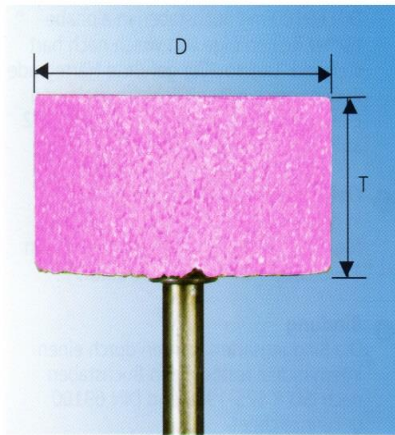

Schleifstifte - zyl.
Lagerprogramm, DIN + USA (W)

D mm	T mm	Schaft-O mm/Zoll	VPE Stck.
1	5	3	10
1,5	8	3	10
1,7	8	3	10
2	5	3/6	10
2	6	3	10
3	3	3	10
3	6	3/6/1/8"	10
3	8	6	10
3	10	3/1/8"	10
3	13	3/1/8"	10
4	2	3	10
4	6	3	10
4	8	3/6	10
4	10	6	10
5	6	3/1/8"	10
5	10	3/6/1/8"	10
5	13	3/1/8"	10
6	3	3/1/8"	10
6	6	3	10
6	10	3/1/8"	10
6	13	3/6/1/8"	10
6	19	3/1/8"	10
6	20	6	10
8	2	3/6	10
8	4	6	10
8	6	3/1/8"	10
8	10	3/6	10
8	13	3/1/8"	10
8	16	3/6	10
8	20	6	10
10	2	3/6	10
10	3	3/1/8"	10
10	4	6	10
10	5	6	10
10	6	3/1/8"	10
10	10	3/6/1/8"	10
10	13	3/6/1/8"	10
10	19	6/1/4"	10
10	20	6	10
10	25	6	10
10	30	6/1/4"	10