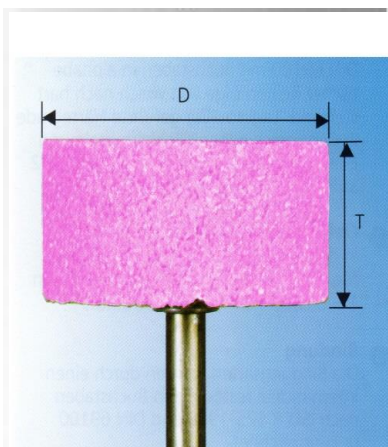

Schleifstifte - zyl.
Lagerprogramm, DIN + USA (W)

D mm	T mm	Schaft-O mm/Zoll	VPE Stck.
12	25	6	10
12	30	6	10
13	3	3/6	10
13	6	6	10
13	13	3/6/1/8"	10
13	19	6	10
13	20	6	10
13	25	6/1/4"	10
13	38	6/1/4"	10
13	40	6	10
15	20	6	10
15	25	6	10
15	30	6	10
16	3	3/1/8"	10
16	4	3/6	10
16	8	6	10
16	10	6/1/4"	10
16	13	6	10
16	19	6/1/4"	10
16	20	6	10
16	32	6	10
16	40	6	10
16	50	6/1/4"	10
18	32	6	10
19	3	3	10
19	6	1/8"	10
19	13	6/1/4"	10
19	19	6	10
19	25	6	10
19	51	6	10
20	6	3/6	10
20	8	6	10
20	10	6	10
20	13	6	10
20	20	6	10
20	25	6	10
20	30	6	10
20	40	6/8	10
20	50	6	10